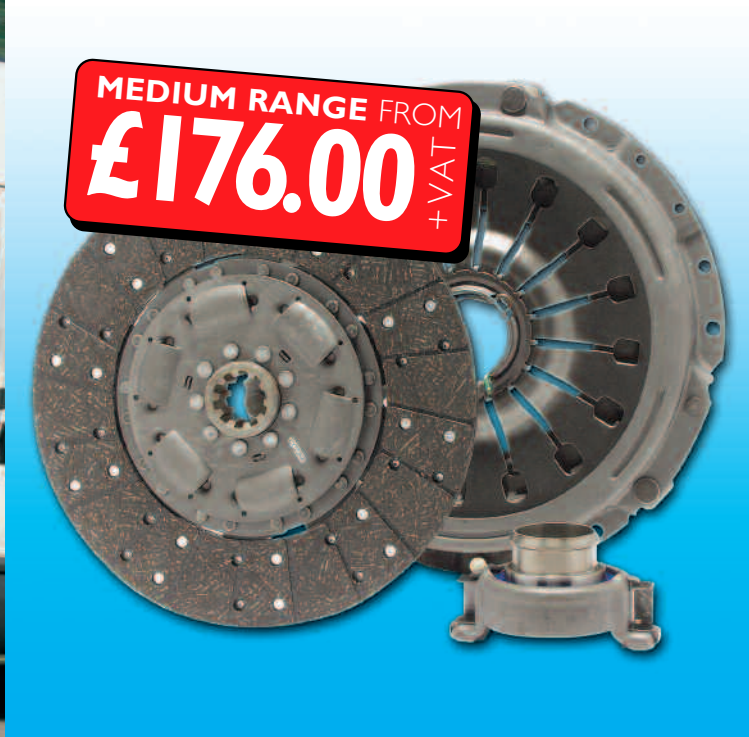

Dealer Stamp

**Exclusive
Special Offers**

Light, Medium and Heavy

FUEL FILTERS FROM £4.00 +VAT
OIL FILTERS FROM £6.10 +VAT
AIR FILTERS FROM £12.00 +VAT

IVECO

IVECO

Light Range

Medium Range

Heavy Range

The quality and performance of IVECO clutches reflect our commitment to excellence. All IVECO clutches are designed and manufactured to match your vehicle's requirements for economy, reliability and driveability.

**LIGHT RANGE FROM
£114.00 +VAT**

Your clutch is one of the most important operating components of your vehicle. It is responsible for ensuring smooth transmission of the engine's power between gears. The performance of your clutch is determined by a large number of factors, from driver behaviour to the weight of the load carried. IVECO clutches are manufactured to provide the best performance and durability over the widest range of operating conditions.